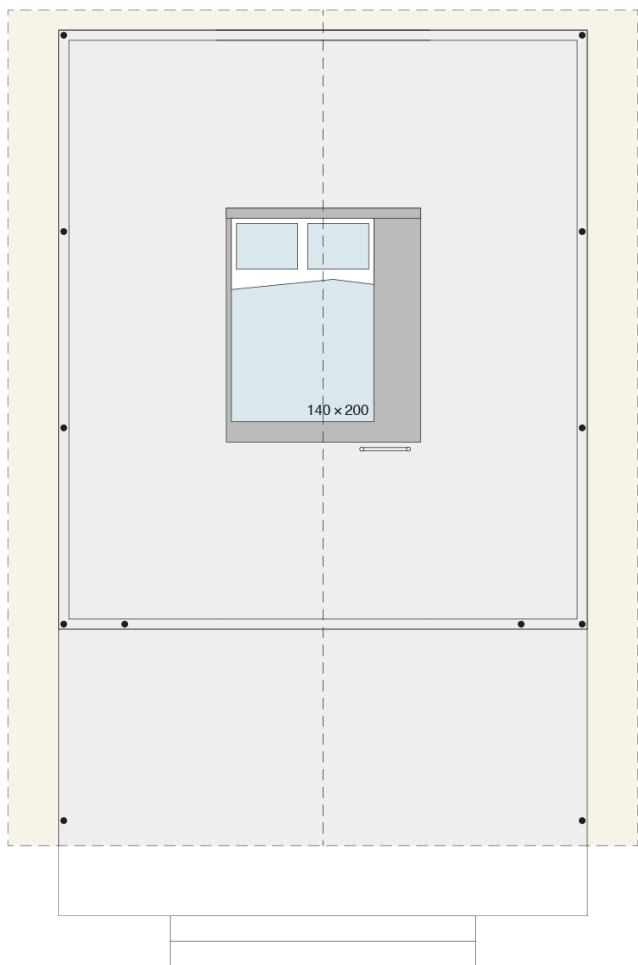

Safari L COMFORT+

Facade:

Safari L fasada

Layout:

Safari L V04 Comfort+

Layout 2:

Safari L V04 Comfort+ mansarda

C5 CHILDREN BEDROOM 2

Wooden headboard	X
Single beds with slatted bed base	140x200
Foam mattresses PN25	X
Foam mattresses HR35	O
Topper for mattresses	O
Wooden Ladder	X
Safety fence	X
Safety net for loft bedroom	O

A1 GENERAL

Length interior/exterior	5,68/8,43
Width interior/exterior	5/5,83
Height interior/exterior	3,95/5,02
Area	38+7
Number of beds	4
Number of bedrooms	2
Number of bathrooms	1
Kitchen	X
Loft bedroom	X
Transport length	5,68
Transport width	2,28
Transport height	2,4
Dimension terrace	5x1,91