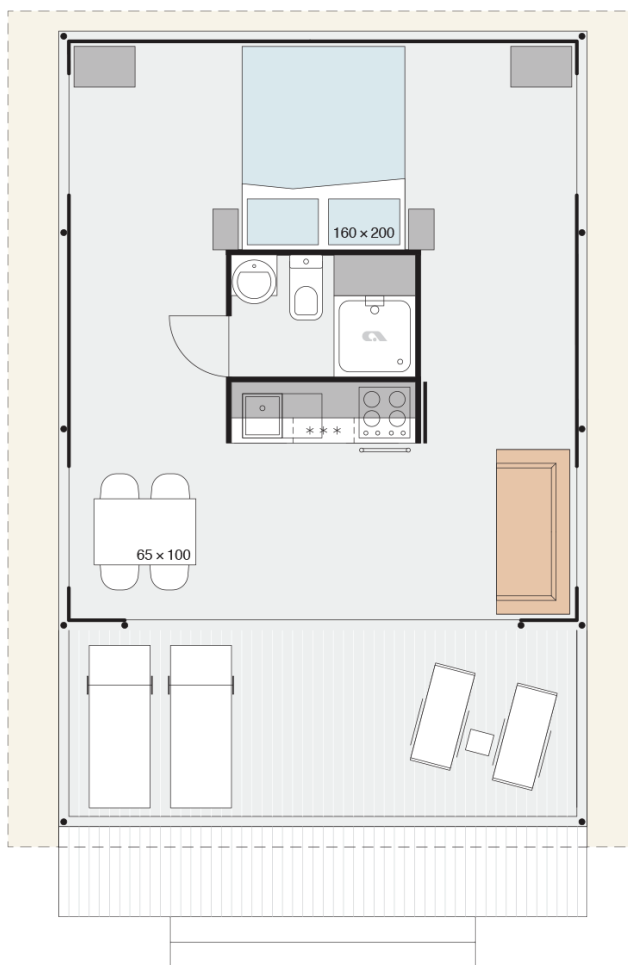

Safari L COMFORT+

Facade:

Safari L fasada

Layout:

Safari L V04 Comfort+

Layout 2:

Safari L V04 Comfort+ mansarda

C5 CHILDREN BEDROOM 2

Wooden headboard	X
Single beds with slatted bed base	140x200
Foam mattresses PN25	X
Foam mattresses HR35	O
Topper for mattresses	O
Wooden Ladder	X
Safety fence	X
Safety net for loft bedroom	O

A1 GENERAL

Length interior/exterior	5,68/8,43
Width interior/exterior	5/5,83
Height interior/exterior	3,95/5,02
Area	38+7
Number of beds	4
Number of bedrooms	2
Number of bathrooms	1
Kitchen	X
Loft bedroom	X
Transport length	5,68
Transport width	2,28
Transport height	2,4
Dimension terrace	5x1,91