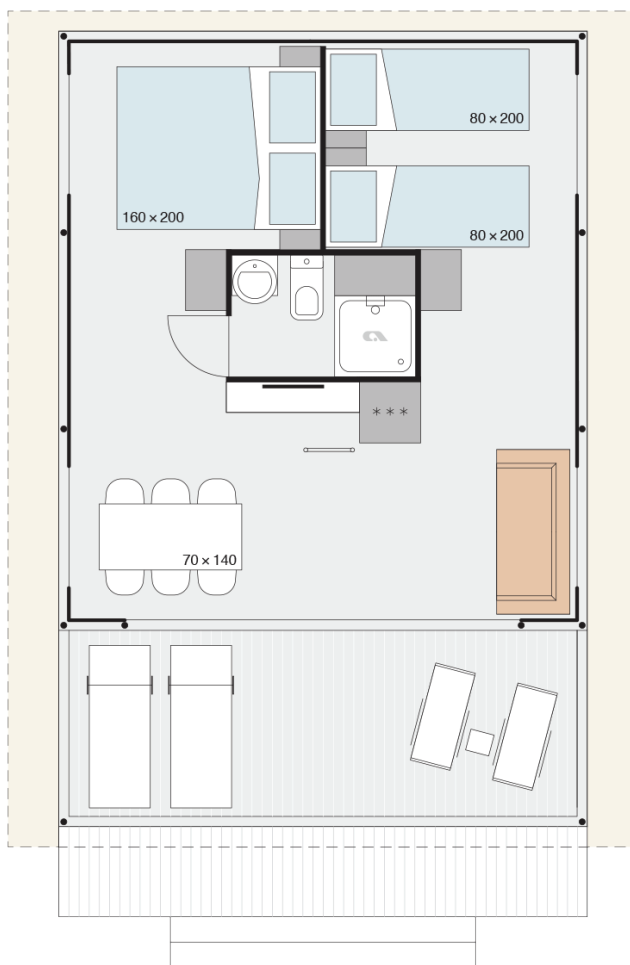

# Safari L FAMILY

**Facade:**

Safari L fasada

**Layout:**

Safari L V05 Family

**Layout 2:**

Safari L V05 Family mansarda

## C5 CHILDREN BEDROOM 2

Wooden headboard	X
Single beds with slatted bed base	140x200
Foam mattresses PN25	X
Foam mattresses HR35	O
Topper for mattresses	O
Wooden Ladder	X
Safety fence	X
Safety net for loft bedroom	O

## A1 GENERAL

Length interior/exterior	5,68/8,43
Width interior/exterior	5/5,83
Height interior/exterior	3,95/5,02
Area	38+7
Number of beds	6
Number of bedrooms	3
Number of bathrooms	1
Kitchen	-
Loft bedroom	X
Transport length	5,68
Transport width	2,28
Transport height	2,4
Dimension terrace	5x1,91