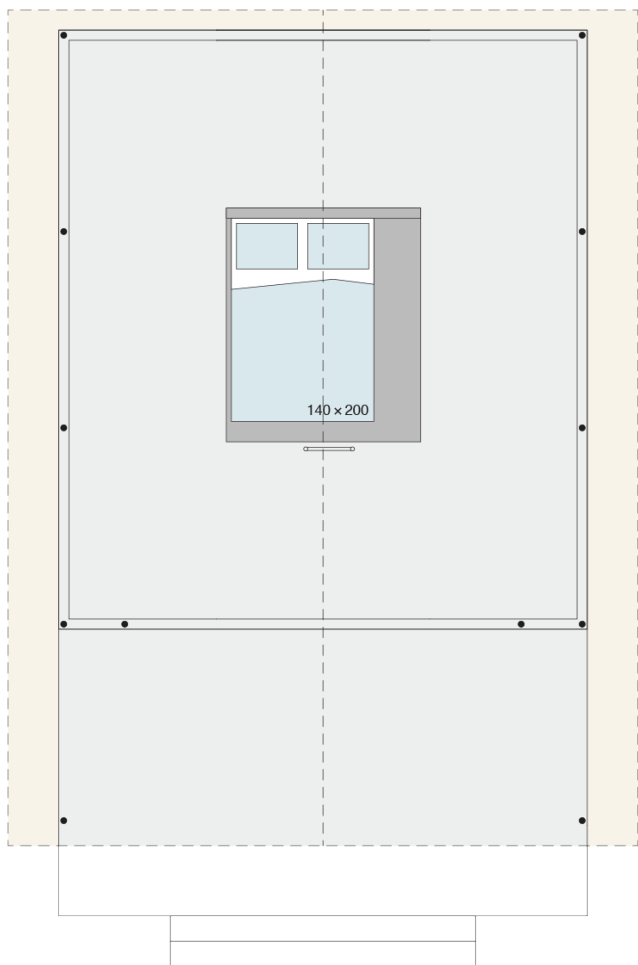

Layout 2:

Safari L V05 Family mansarda