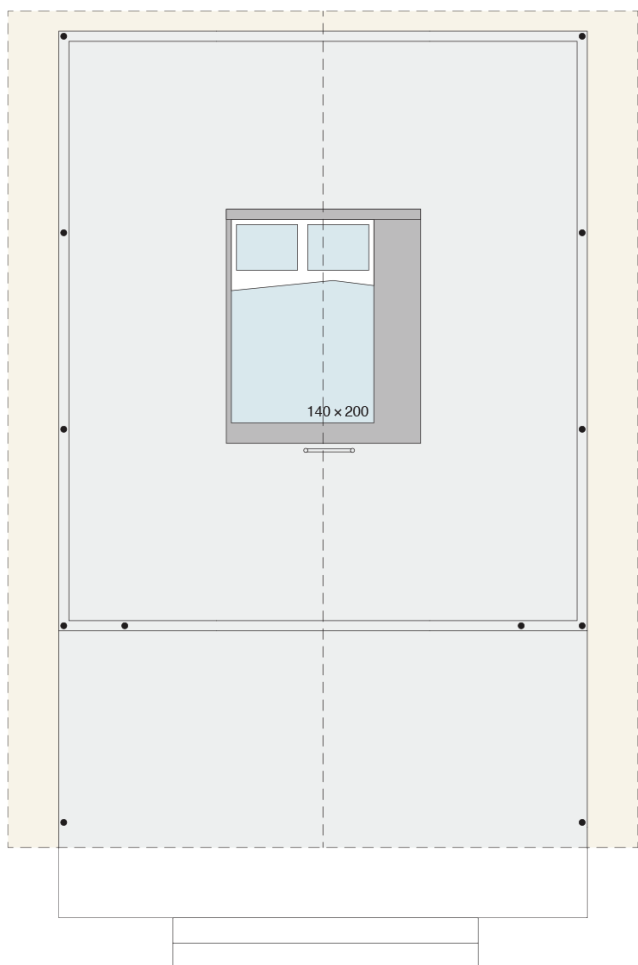

Safari L COMFORT

Facade:

Safari L fasada

Layout:

Safari L V03 Comfort

Layout 2:

Safari L V03 Comfort mansarda

C5 CHILDREN BEDROOM 2

Wooden headboard	X
Single beds with slatted bed base	140x200
Foam mattresses PN25	X
Foam mattresses HR35	O
Topper for mattresses	O
Wooden Ladder	X
Safety fence	X
Safety net for loft bedroom	O

A1 GENERAL

Length interior/exterior	5,68/8,43
Width interior/exterior	5/5,83
Height interior/exterior	3,95/5,02
Area	38+7
Number of beds	4
Number of bedrooms	2
Number of bathrooms	1
Kitchen	-
Loft bedroom	X
Transport length	5,68
Transport width	2,28
Transport height	2,4
Dimension terrace	5x1,91