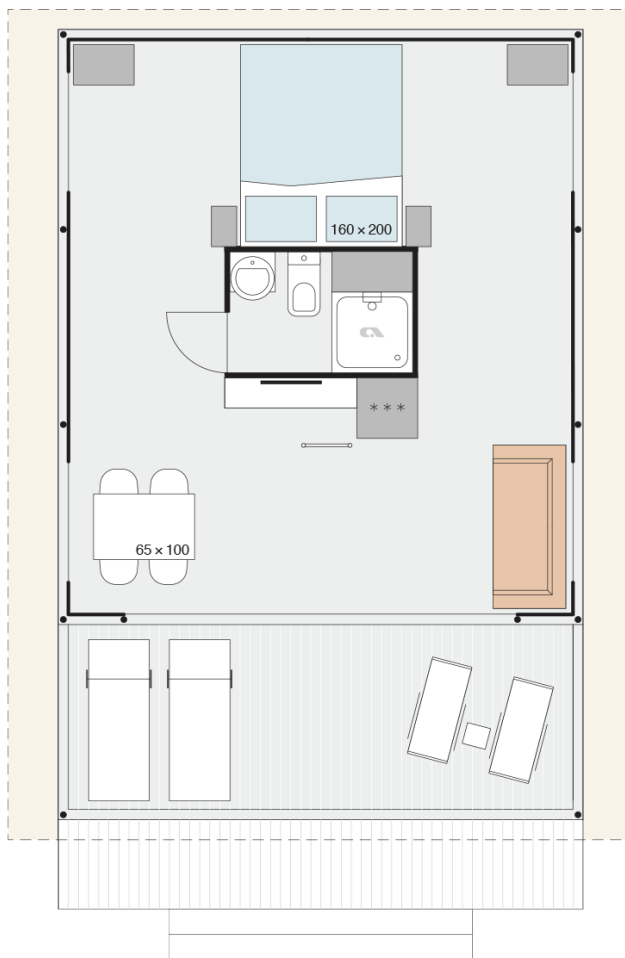

Safari L COMFORT

Facade:

Safari L fasada

Layout:

Safari L V03 Comfort

Layout 2:

Safari L V03 Comfort mansarda

C5 CHILDREN BEDROOM 2

Wooden headboard	X
Single beds with slatted bed base	140x200
Foam mattresses PN25	X
Foam mattresses HR35	O
Topper for mattresses	O
Wooden Ladder	X
Safety fence	X
Safety net for loft bedroom	O

A1 GENERAL

Length interior/exterior	5,68/8,43
Width interior/exterior	5/5,83
Height interior/exterior	3,95/5,02
Area	38+7
Number of beds	4
Number of bedrooms	2
Number of bathrooms	1
Kitchen	-
Loft bedroom	X
Transport length	5,68
Transport width	2,28
Transport height	2,4
Dimension terrace	5x1,91

C6 BATHROOM

Shower cabin	90X75
Shower swing doors with security glass	X
Shower PVC wall	X
Shower rail with sliding shower holder	X
Wash-stand with mixer tap	X
Mirror with glass shelf	X
Ceramic toilet with toilet seat	X
PVC toilet tank with saving function	X
Towel holder	X
Toilet roll holder	X
Hangers	X
Hairdryer	O